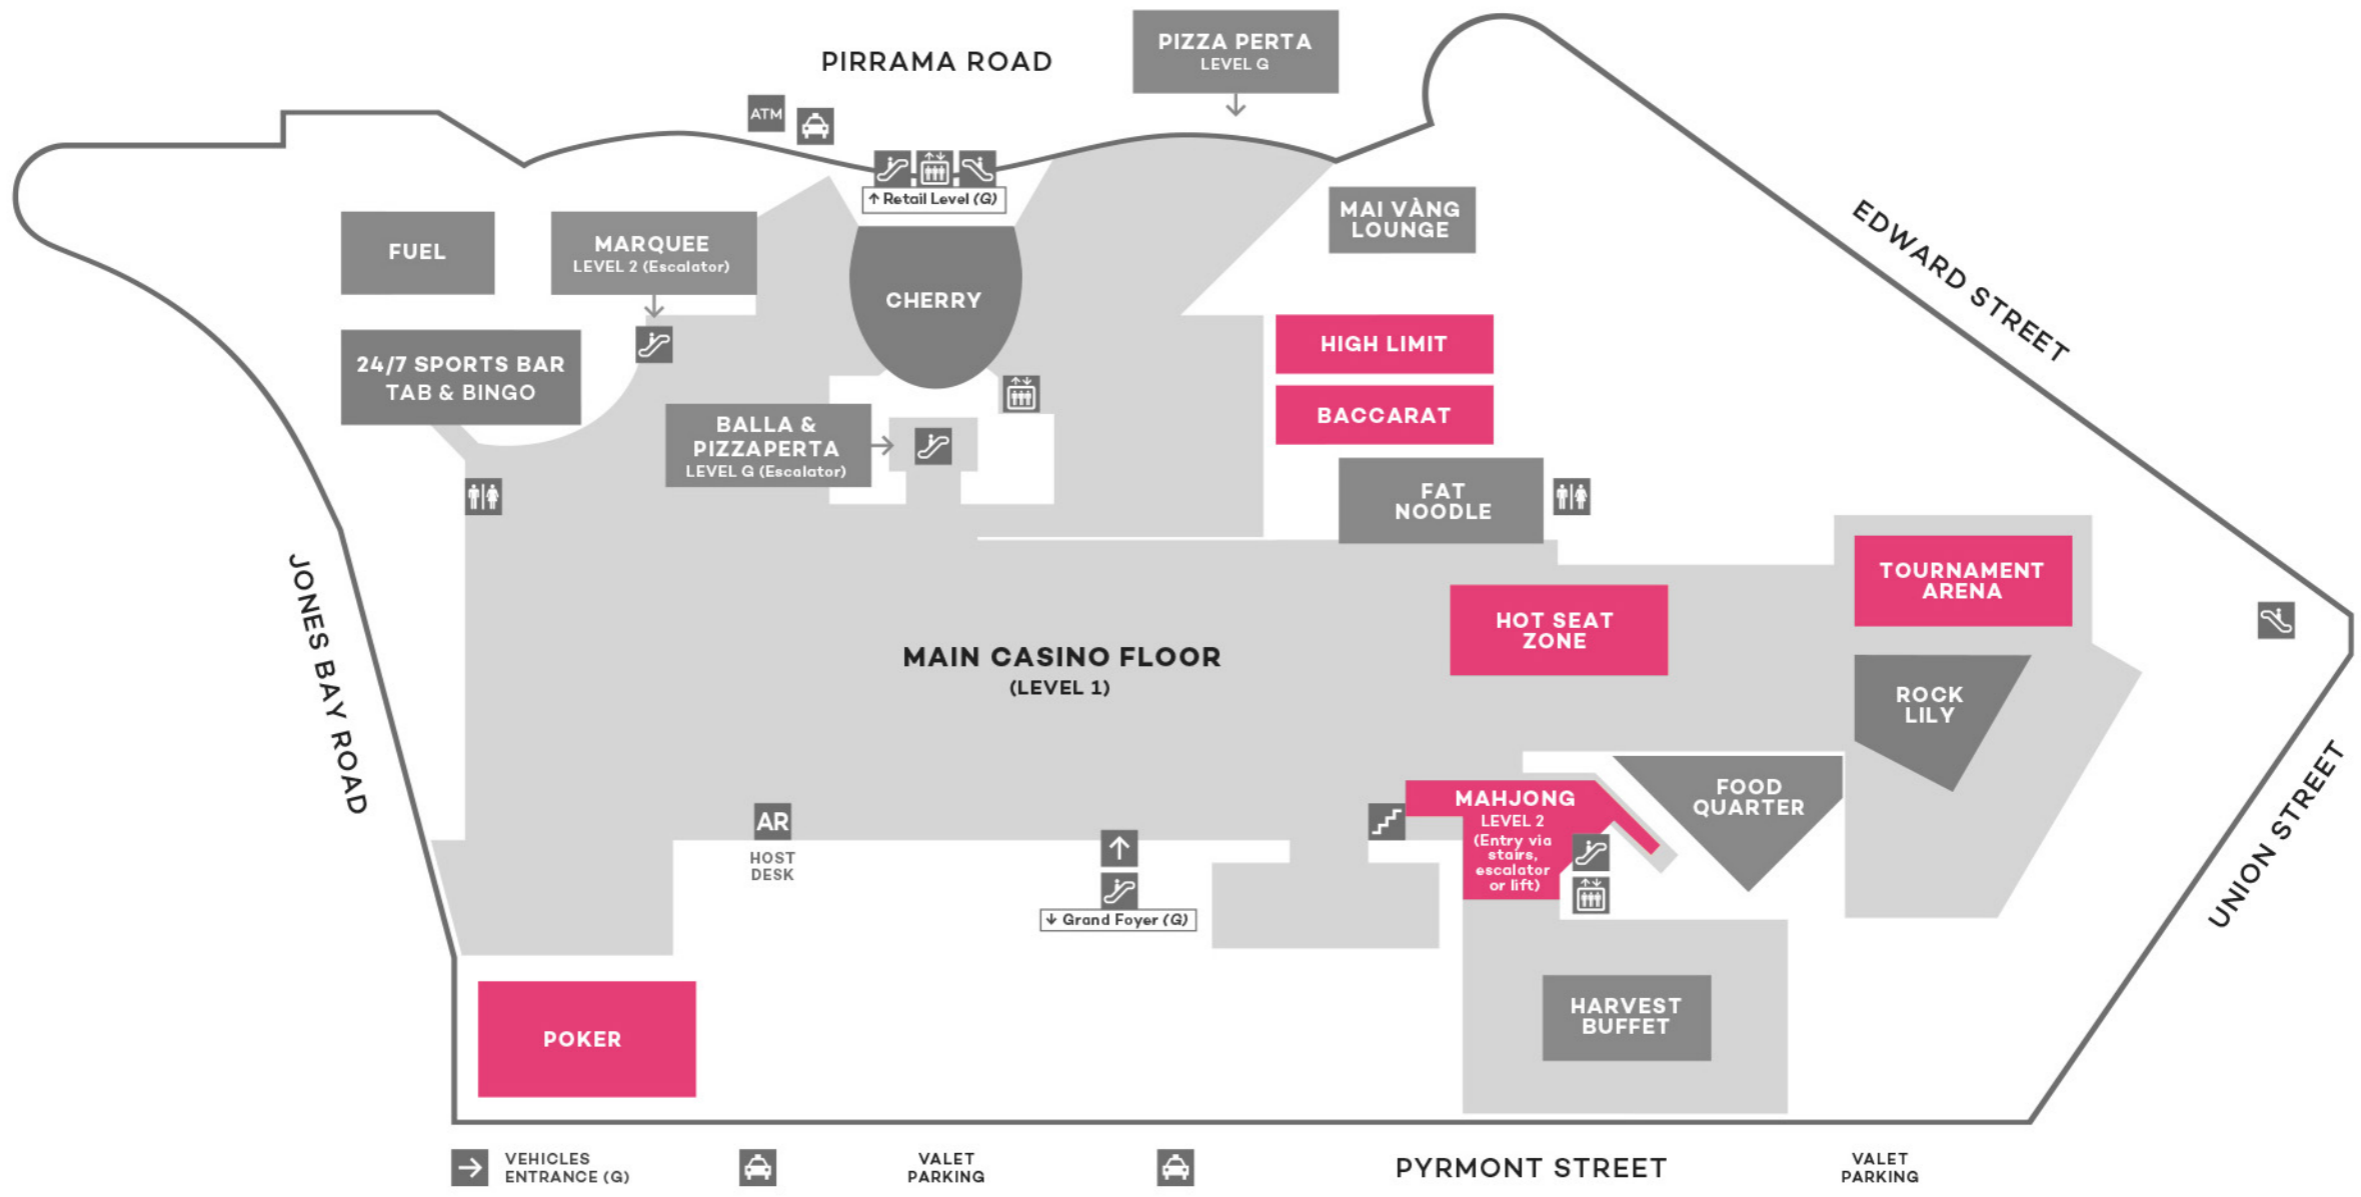

Restaurants, bars, five-star hotels, designer shopping and of course, a world class casino.

The Star Sydney is the ultimate place to play.

Plot your game plan with this handy map.

LEVEL 1

- GAMING
- BARS
- FOOD
- ENTRANCE/EXIT
- TAXI PICK-UP/DROP-OFF
- ESCALATOR UP/DOWN
- ELEVATOR
- ATM
- STAIRWAY
- RESTROOMS
- ABSOLUTE REWARDS DESK